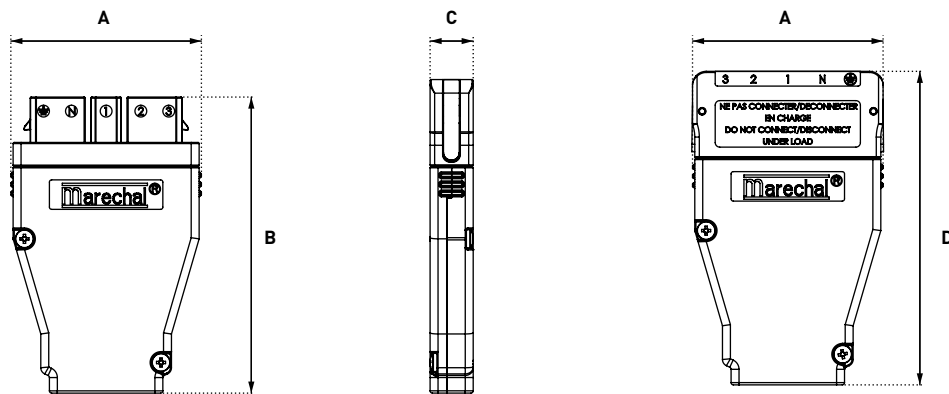

GRP

IK09

-40 °C
+60 °C

Suitable for flat cables with width between 26 mm and 40 mm and height between 7 mm and 11 mm

OTHER FEATURES

Polarity	4P+E
Flexible wiring (min.-max.)	6 - 10 mm ²
Stranded wiring (min.-max.)	6 - 10 mm ²
Number of operations	2000 cycles
IP protection plug connected	IP54
IP protection disconnected	IP2X

REFERENCES AND ACCESSORIES

**SOCKET-
OUTLET** female
FC

INLET male
FC

500 V AC	4+E	05F4007	05F8007
----------	-----	---------	---------

ACCESSORIES Reference

HANDLES

01FA013

Adapter accessory for 5G6 flat cables is included.

DRAWINGS AND DIMENSIONS

A	B	C	D
84	131	19	138