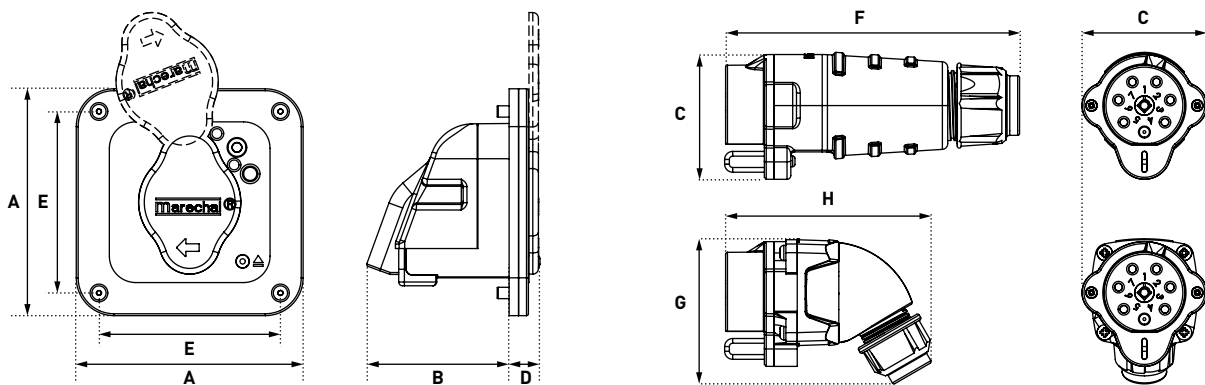

OTHER FEATURES

	RETTBOX® S (20A)	RETTBOX® S (32A)	RETTBOX® S AIR (20A)	RETTBOX® S AIR (32A)
Front	GRP	GRP	GRP	GRP
Box	GRP	GRP	GRP	GRP
Front dimensions (W x H) in mm	120 x 120	120 x 120	120 x 120	120 x 120
Cut-out dimensions on vehicle's frame (W x H x D) in mm	86 x 82 x 83	86 x 82 x 83	86 x 82 x 83	86 x 82 x 83
Weight (excluding coupler socket)	400 g	400 g	407 g	407 g
Built-in DECONTACTOR™	20A	32 A	20 A	32 A
Compressed air duct	/	/	up to 13 bars	up to 13 bars

OPTIONS

Order a 12/24 V yellow LED battery charging indicator.
Reference : 151ALED-24J.

Contact us for wall installation
with a box 120x120x91.

Cable available per meter

381AKOM : 32 A cable, 1 air duct
+ 5G6mm² (4P+T) + 2 x 2.5mm² for auxiliaries

611AKOM: 20 A cable, 1 compressed air duct
+ 4G2.5mm² (3P+T) + 2 x 1.5mm² for auxiliaries

DRAWINGS AND DIMENSIONS

A	B	C	D	E	F	G	H
120	75	66	16	96	156	77	109