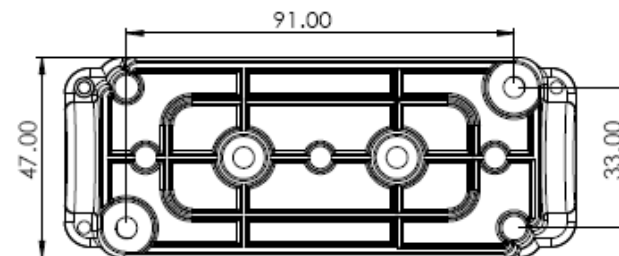

Part	Cover Colour			Max. Copper Cable Size / Quantity of Tunnels				Front Wired	Back Wired
	Neutral Black	Active Red	Universal Clear	10mm ²	16mm ²	25mm ²	35mm ²		
AN100M-6HBW- <i>B, R or C</i>	✓	✓	✓			6 x		*	
AN100M-10- <i>B, R or C</i>	✓	✓	✓		10 x			*	
AN100M-1035- <i>B, R or C</i>	✓	✓	✓		7 x		3 x	*	
AN100M-1335- <i>B, R or C</i>	✓	✓	✓		11 x		2 x	*	
AN100M-18- <i>B, R or C</i>	✓	✓	✓	12 x (Compact tunnels)	4 x	2 x		*	

Part	Cover Colour			Max. Copper Cable Size / Quantity of Tunnels	Front Wired
	Neutral Black	Active Red	Universal Clear		
AN140-4T35- <i>B, R or C</i>	✓	✓	✓	4 35mm ²	*

AN140T-R20120

For more information
 Call 1300 36 26 26 | sales@colterlec.com.au | www.colterlec.com.au

Part	Cover Colour			Max. Copper Cable Size / Quantity of Tunnels					Front Wired	Back Wired
	Neutral Black	Active Red	Universal Clear	10mm ²	16mm ²	25mm ²	35mm ²	70mm ²		
AN165-7- <i>B, R or C</i>	✓	✓	✓		2 x	2 x	1 x	2 x	*	
AN165-7BW- <i>B, R or C</i>	✓	✓	✓		2 x	2 x	1 x	2 x		*
AN165-13- <i>B, R or C</i>	✓	✓	✓	2 x	4 x	4 x	1 x	2 x	*	