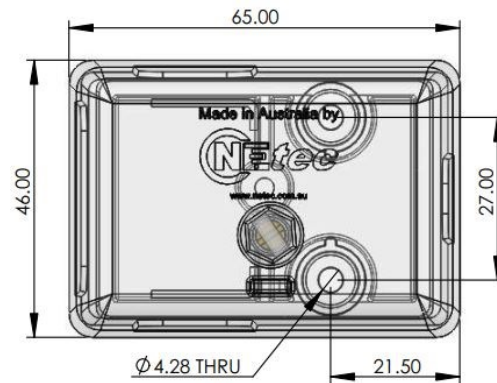

Part	Cover Colour			Max. Copper Cable Size / Quantity of Tunnels				Front Wired	Back Wired
	Neutral Black	Active Red	Universal Clear	10mm ²	16mm ²	25mm ²	35mm ²		
AN100M-6HBW- <i>B, R or C</i>	✓	✓	✓			6 x		*	
AN100M-10- <i>B, R or C</i>	✓	✓	✓		10 x			*	
AN100M-1035- <i>B, R or C</i>	✓	✓	✓		7 x		3 x	*	
AN100M-1335- <i>B, R or C</i>	✓	✓	✓		11 x		2 x	*	
AN100M-18- <i>B, R or C</i>	✓	✓	✓	12 x (Compact tunnels)	4 x	2 x		*	

Part	Cover Colour			Max. Copper Cable Size / Quantity of Tunnels	Front Wired
	Neutral Black	Active Red	Universal Clear		
AN140-4T35- <i>B, R or C</i>	✓	✓	✓	4 35mm ²	*

AN140T-R20120

For more information
 Call 1300 36 26 26 | sales@colterlec.com.au | www.colterlec.com.au