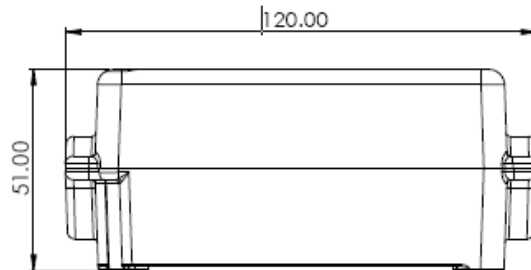

AN165-R20120

and manufactured

For more information
Call 1300 36 26 26 | sales@colterlec.com.au | www.colterlec.com.au