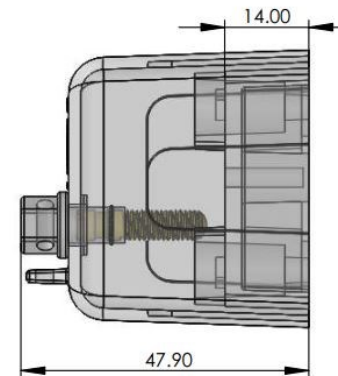

Part	Cover Colour			Max. Copper Cable Size / Quantity of Tunnels				Front Wired	Back Wired
	Neutral Black	Active Red	Universal Clear	10mm ²	16mm ²	25mm ²	35mm ²		
AN100M-6HBW- <i>B, R or C</i>	✓	✓	✓			6 x		*	
AN100M-10- <i>B, R or C</i>	✓	✓	✓		10 x			*	
AN100M-1035- <i>B, R or C</i>	✓	✓	✓		7 x		3 x	*	
AN100M-1335- <i>B, R or C</i>	✓	✓	✓		11 x		2 x	*	
AN100M-18- <i>B, R or C</i>	✓	✓	✓	12 x (Compact tunnels)	4 x	2 x		*	

Part	Cover Colour			Max. Copper Cable Size / Quantity of Tunnels	Front Wired
	Neutral Black	Active Red	Universal Clear		
AN140-4T35- <i>B, R or C</i>	✓	✓	✓	4 35mm ²	*

AN140T-R20120

For more information
 Call 1300 36 26 26 | sales@colterlec.com.au | www.colterlec.com.au