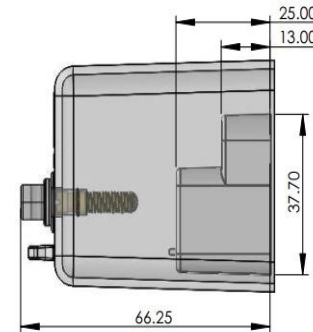

Part	Cover Colour	Max. Copper Cable Size / Quantity of Tunnels						Front Wired	
		Clear	16mm ²	35mm ²	50mm ²	95mm ²	150mm ²		185mm ²
AN400-4-150-CLR	✓					2 x	2 x	*	
AN400-7-185-CLR	✓			3 x	2 x			2 x	*
AN400-13-185-CLR	✓		8 x		3 x			2 x	*

Part	Cover Colour	Max. Copper Cable Size / Quantity of Tunnels				Back Wired
	Neutral (Black)	16mm ²	25mm ²	50mm ²	35mm ² Clamp Plate	
ANMPL-2-B	*	1 x	1 x	2 x	1 x 35mm ²	*

ANMPL-R20120

For more information
 Call 1300 36 26 26 | sales@colterlec.com.au | www.colterlec.com.au