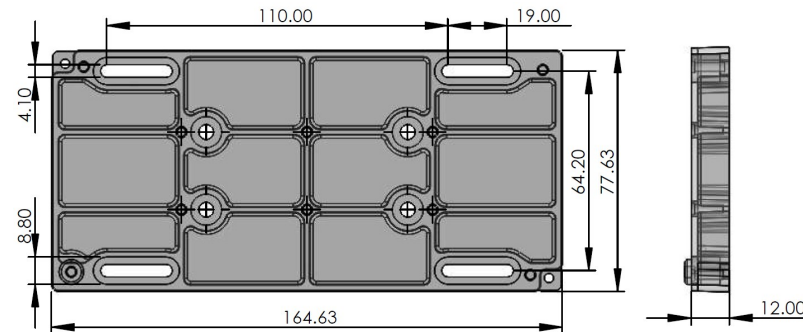

Part	Cover Colour			Max. Copper Cable Size / Quantity of Tunnels				Front Wired
	Neutral Black	Active Red	Universal Clear	16mm ²	35mm ²	50mm ²	150mm ²	
AN350-4- <i>B, R or C</i>	✓	✓	✓			4 x		*
AN350-7- <i>B, R or C</i>	✓	✓	✓		3 x	2 x	2 x	*
AN350-8- <i>B, R or C</i>	✓	✓	✓			6 x	2 x	*
AN350-13- <i>B, R or C</i>	✓	✓	✓	10 x	1 x		2 x	*

Part	Cover Colour	Max. Copper Cable Size / Quantity of Tunnels						Front Wired	
		Clear	16mm ²	35mm ²	50mm ²	95mm ²	150mm ²		185mm ²
AN400-4-150-CLR	✓					2 x	2 x	*	
AN400-7-185-CLR	✓			3 x	2 x			2 x	*
AN400-13-185-CLR	✓		8 x		3 x			2 x	*