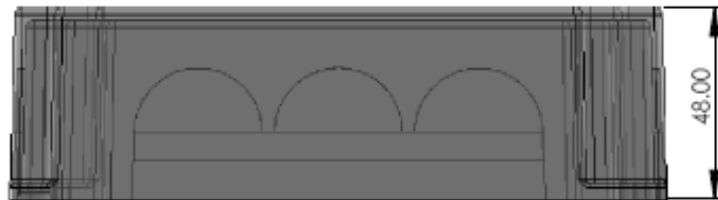

Part	Cover Colour	Max. Copper Cable Size / Quantity of Tunnels						Front Wired	
		Clear	16mm ²	35mm ²	50mm ²	95mm ²	150mm ²		185mm ²
AN400-4-150-CLR	✓					2 x	2 x	*	
AN400-7-185-CLR	✓			3 x	2 x			2 x	*
AN400-13-185-CLR	✓		8 x		3 x			2 x	*