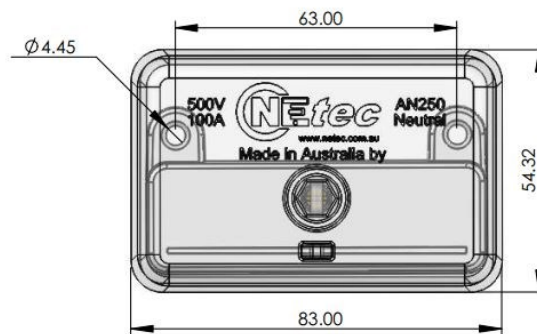

ANMPL-R20120

For more information
Call 1300 36 26 26 | sales@colterlec.com.au | www.colterlec.com.au