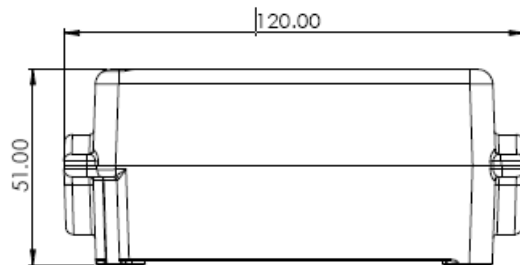

Part	Cover Colour			Max. Copper Cable Size / Quantity of Tunnels					Front Wired	Back Wired
	Neutral Black	Active Red	Universal Clear	10mm ²	16mm ²	25mm ²	35mm ²	70mm ²		
AN165-7- <i>B, R or C</i>	✓	✓	✓		2 x	2 x	1 x	2 x	*	
AN165-7BW- <i>B, R or C</i>	✓	✓	✓		2 x	2 x	1 x	2 x		*
AN165-13- <i>B, R or C</i>	✓	✓	✓	2 x	4 x	4 x	1 x	2 x	*	

Part	Cover Colour			Max. Copper Cable Size / Quantity of Tunnels				Front Wired
	Neutral Black	Active Red	Universal Clear	16mm ²	35mm ²	50mm ²	150mm ²	
AN350-4- <i>B, R or C</i>	✓	✓	✓			4 x		*
AN350-7- <i>B, R or C</i>	✓	✓	✓		3 x	2 x	2 x	*
AN350-8- <i>B, R or C</i>	✓	✓	✓			6 x	2 x	*
AN350-13- <i>B, R or C</i>	✓	✓	✓	10 x	1 x		2 x	*