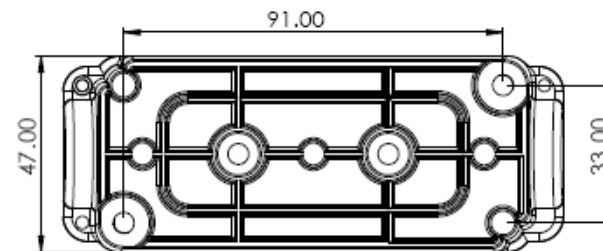

Part	Cover Colour			Max. Copper Cable Size / Quantity of Tunnels					Front Wired	Back Wired
	Neutral Black	Active Red	Universal Clear	10mm ²	16mm ²	25mm ²	35mm ²	70mm ²		
AN165-7- <i>B, R or C</i>	✓	✓	✓		2 x	2 x	1 x	2 x	*	
AN165-7BW- <i>B, R or C</i>	✓	✓	✓		2 x	2 x	1 x	2 x		*
AN165-13- <i>B, R or C</i>	✓	✓	✓	2 x	4 x	4 x	1 x	2 x	*	

Part	Cover Colour			Max. Copper Cable Size / Quantity of Tunnels				Front Wired
	Neutral Black	Active Red	Universal Clear	16mm ²	35mm ²	50mm ²	150mm ²	
AN350-4- <i>B, R or C</i>	✓	✓	✓			4 x		*
AN350-7- <i>B, R or C</i>	✓	✓	✓		3 x	2 x	2 x	*
AN350-8- <i>B, R or C</i>	✓	✓	✓			6 x	2 x	*
AN350-13- <i>B, R or C</i>	✓	✓	✓	10 x	1 x		2 x	*